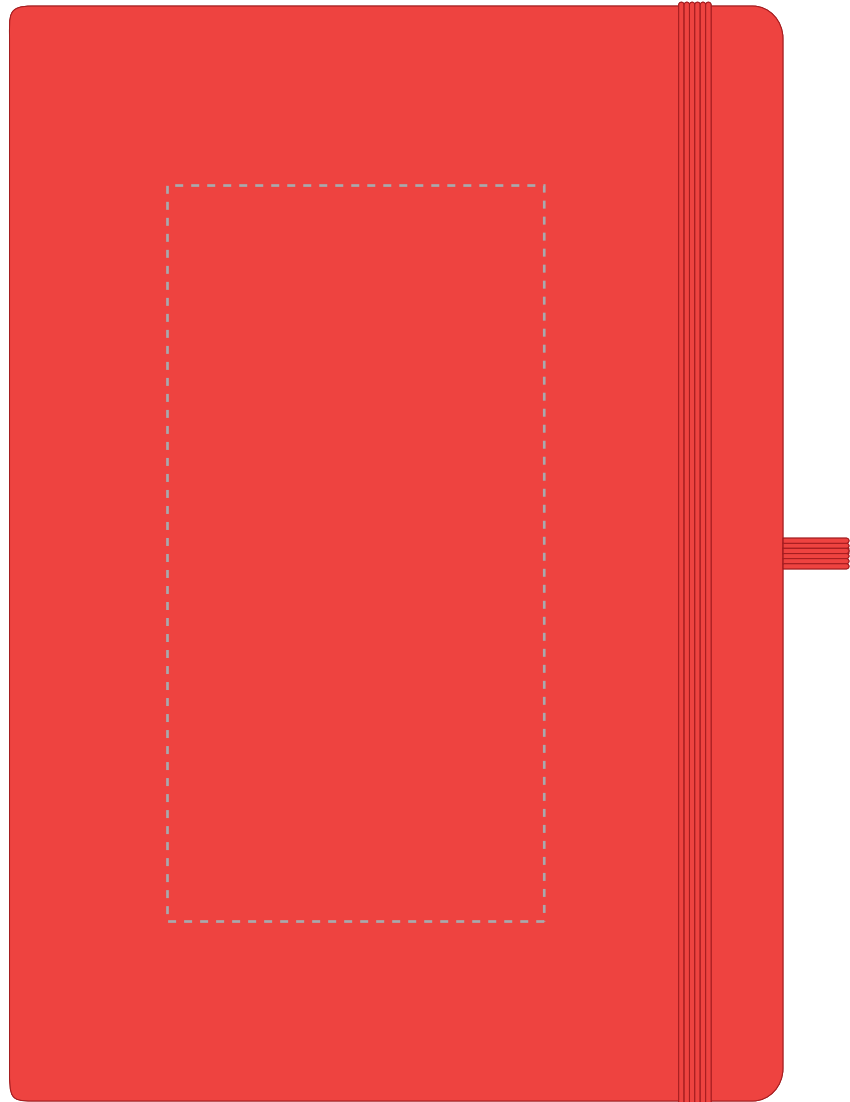

Your Ref:	Quantity:	Product Code: QS0344
Our Ref:	Version: 1	Product Colour: RED

PRINTING CONCERNS:

We stock this item in the following colours

**PANTONE REFERENCE(S)**

Full colour printing

Due to the nature of the product the print position may vary by 2 - 3 mm

ARTWORK SCALE 50%
FrontProduct Image for visualisation
- colours may vary

- CENTRED TO PRINT AREA
- CENTRED TO NOTEBOOK

The dashed line is to demonstrate print area and will not appear on your printed item