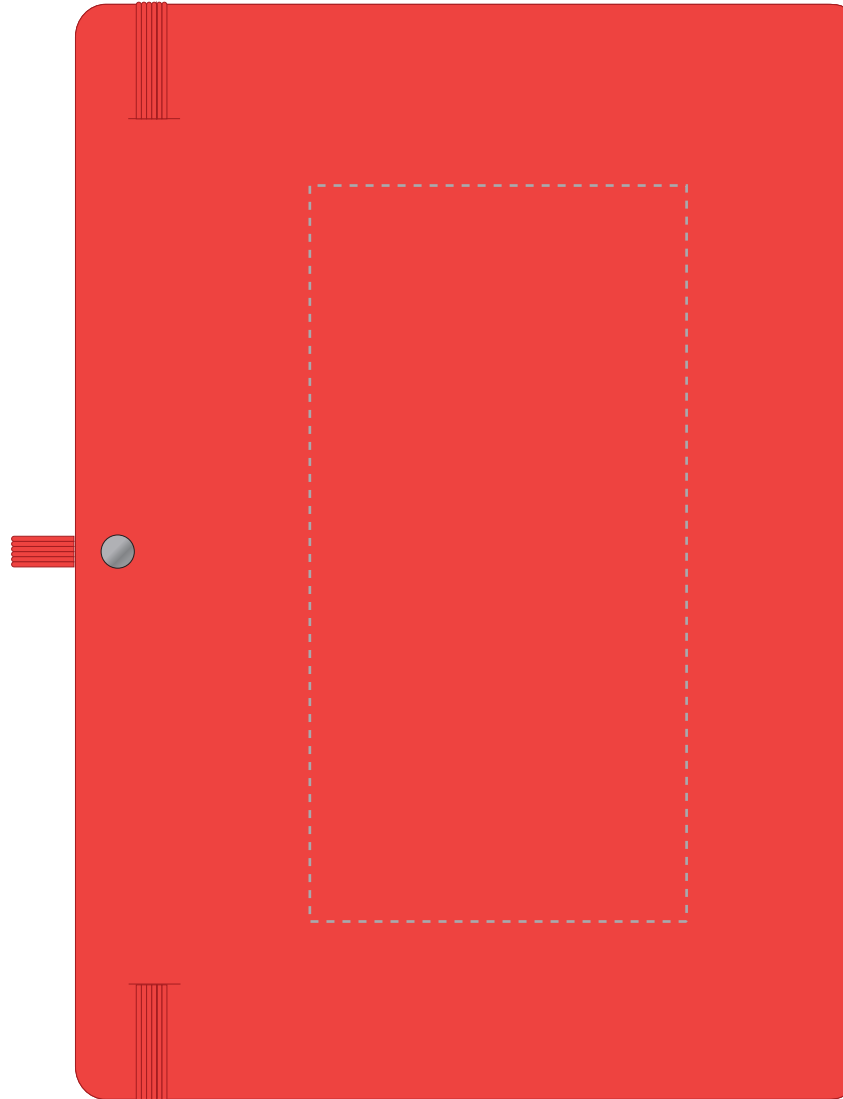

ARTWORK SCALE 50%
FrontProduct Image for visualisation
- colours may vary

- CENTRED TO PRINT AREA
- CENTRED TO NOTEBOOK

The dashed line is to demonstrate print area and will not appear on your printed item

Full colour printing

Due to the nature of the product the print position may vary by 2 - 3 mm

ARTWORK SCALE 50%

Back

Product Image for visualisation
- colours may vary

- CENTRED TO PRINT AREA
- CENTRED TO NOTEBOOK

The dashed line is to demonstrate print area and will not appear on your printed item

PLEASE NOTE:

- All colours including print and product are for visual purposes only and should not be regarded as the actual colour of the product and print.
- Some products may vary from batch to batch and may differ from previous orders.
- The colour and texture of a product can also have an effect on the final print colour.
- By approving this order we accept that you understand these terms.